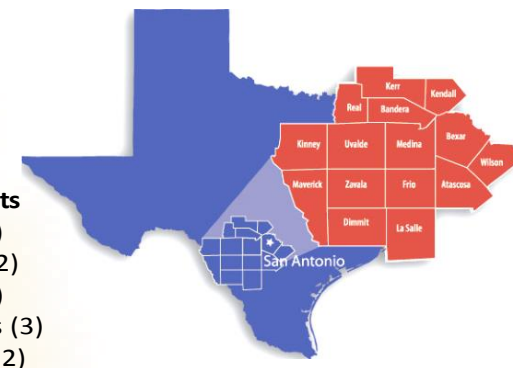

Content

Texas Educational Telecommunications Network

Virtual Field Trips

Infrastructure

Codian MSE 8000

- Alamo Community College District (ACCD)**
- Eagle Pass**
- Edgewood**
- Our Lady of the Lake University (OLLU)**
- Southwest Texas Junior College (SWTJC)**
- University of Texas at San Antonio (UTSA)**

- 142 Endpoints**
- Bandera (3)
 - Big Springs (2)
 - Brackett (1)
 - Carrizo Springs (3)
 - Centerpoint (2)
 - Charlotte (2)
 - Cotulla (5)
 - Crystal City (3)
 - D'Hanis (1)
 - Eagle Pass (18)
 - East Central (3)
 - Fall City (1)
 - Floresville (5)
 - Ft. Sam Houston (6)
 - Harlandale (20)
 - Holy Cross (2)
 - Hondo (2)
 - John H. Wood (7)
 - Jourdanton (2)
 - Judson (1)
 - Knippa (1)
 - La Vernia (4)
 - Lackland (4)
 - La Pryor (2)
 - Lytle (5)
 - Medina Valley (2)
 - Natalia (8)
 - Northside (7)
 - Poteet (2)
 - Randolph (2)
 - Sabinal (2)
 - Southside (9)
 - Stockdale (1)
 - Utopia (2)
 - Uvalde (2)