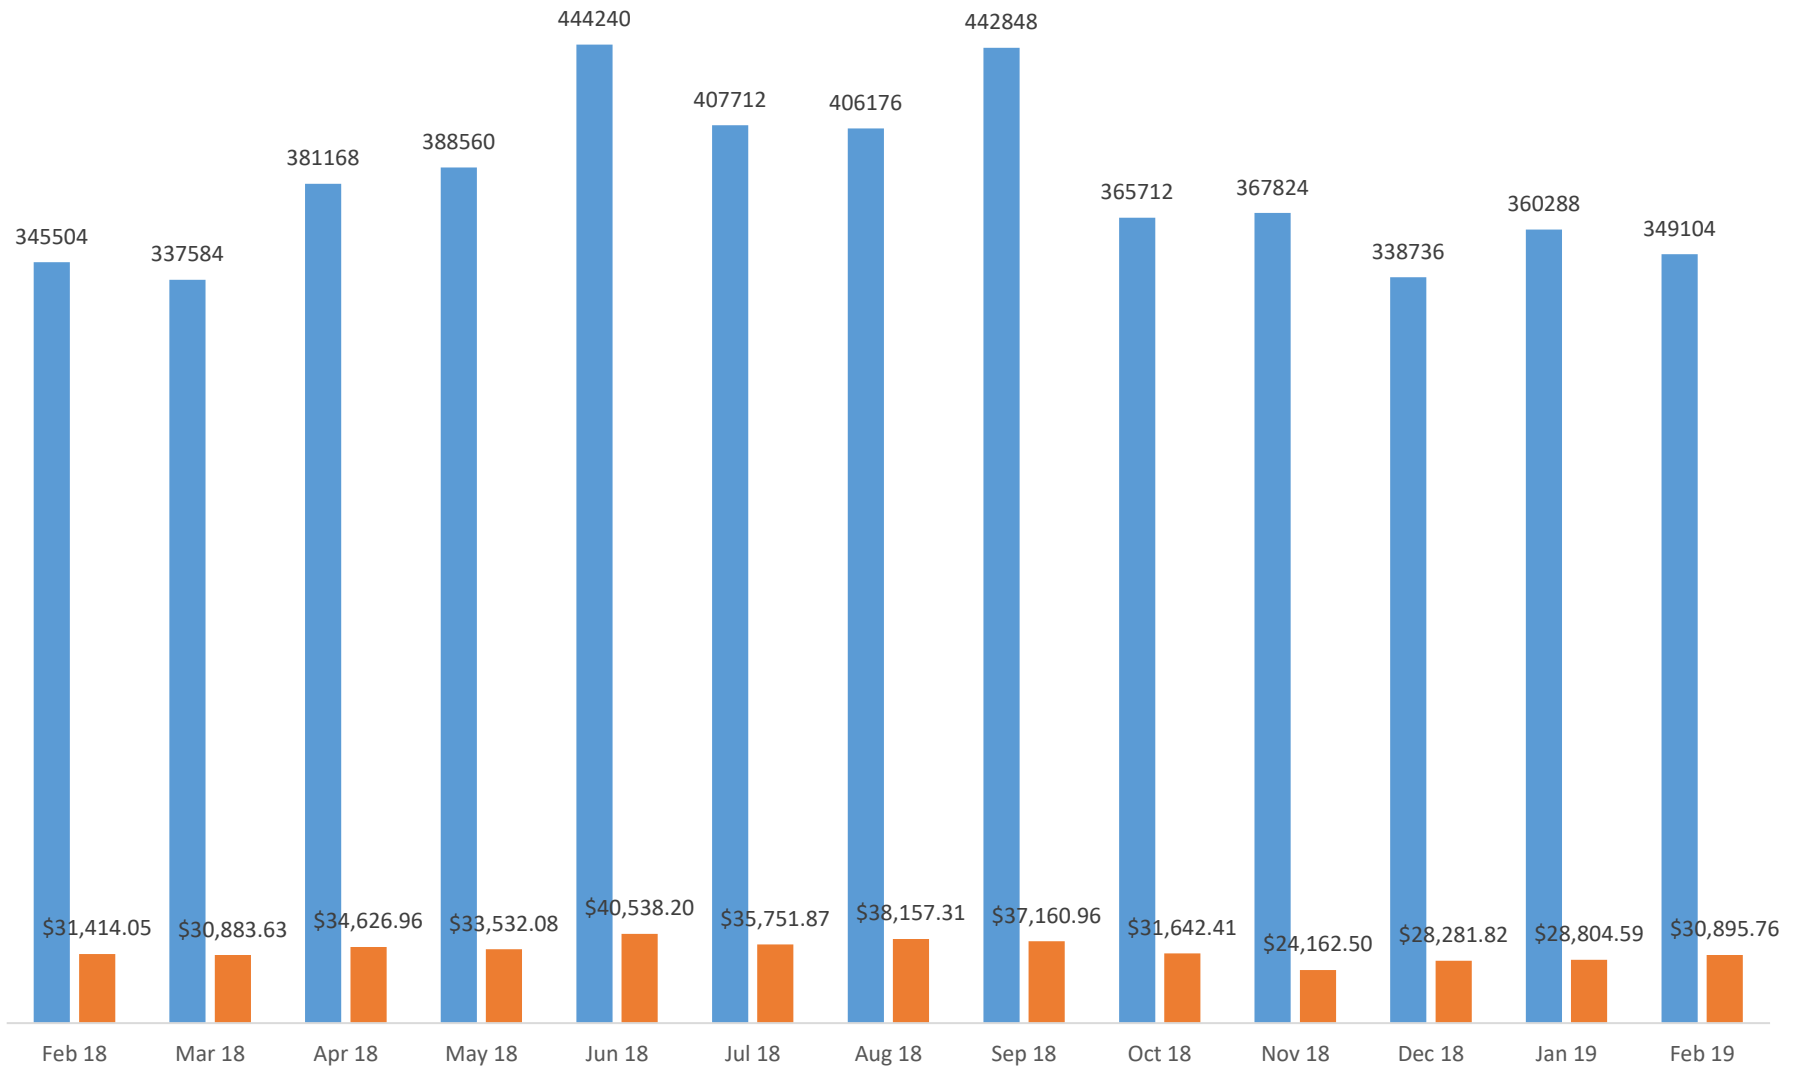

GAS Usage

■ ccf ■ Expense

Electricity Usage

■ kWh ■ Expense

Water Usage

■ Gallons (1,000) ■ Expense