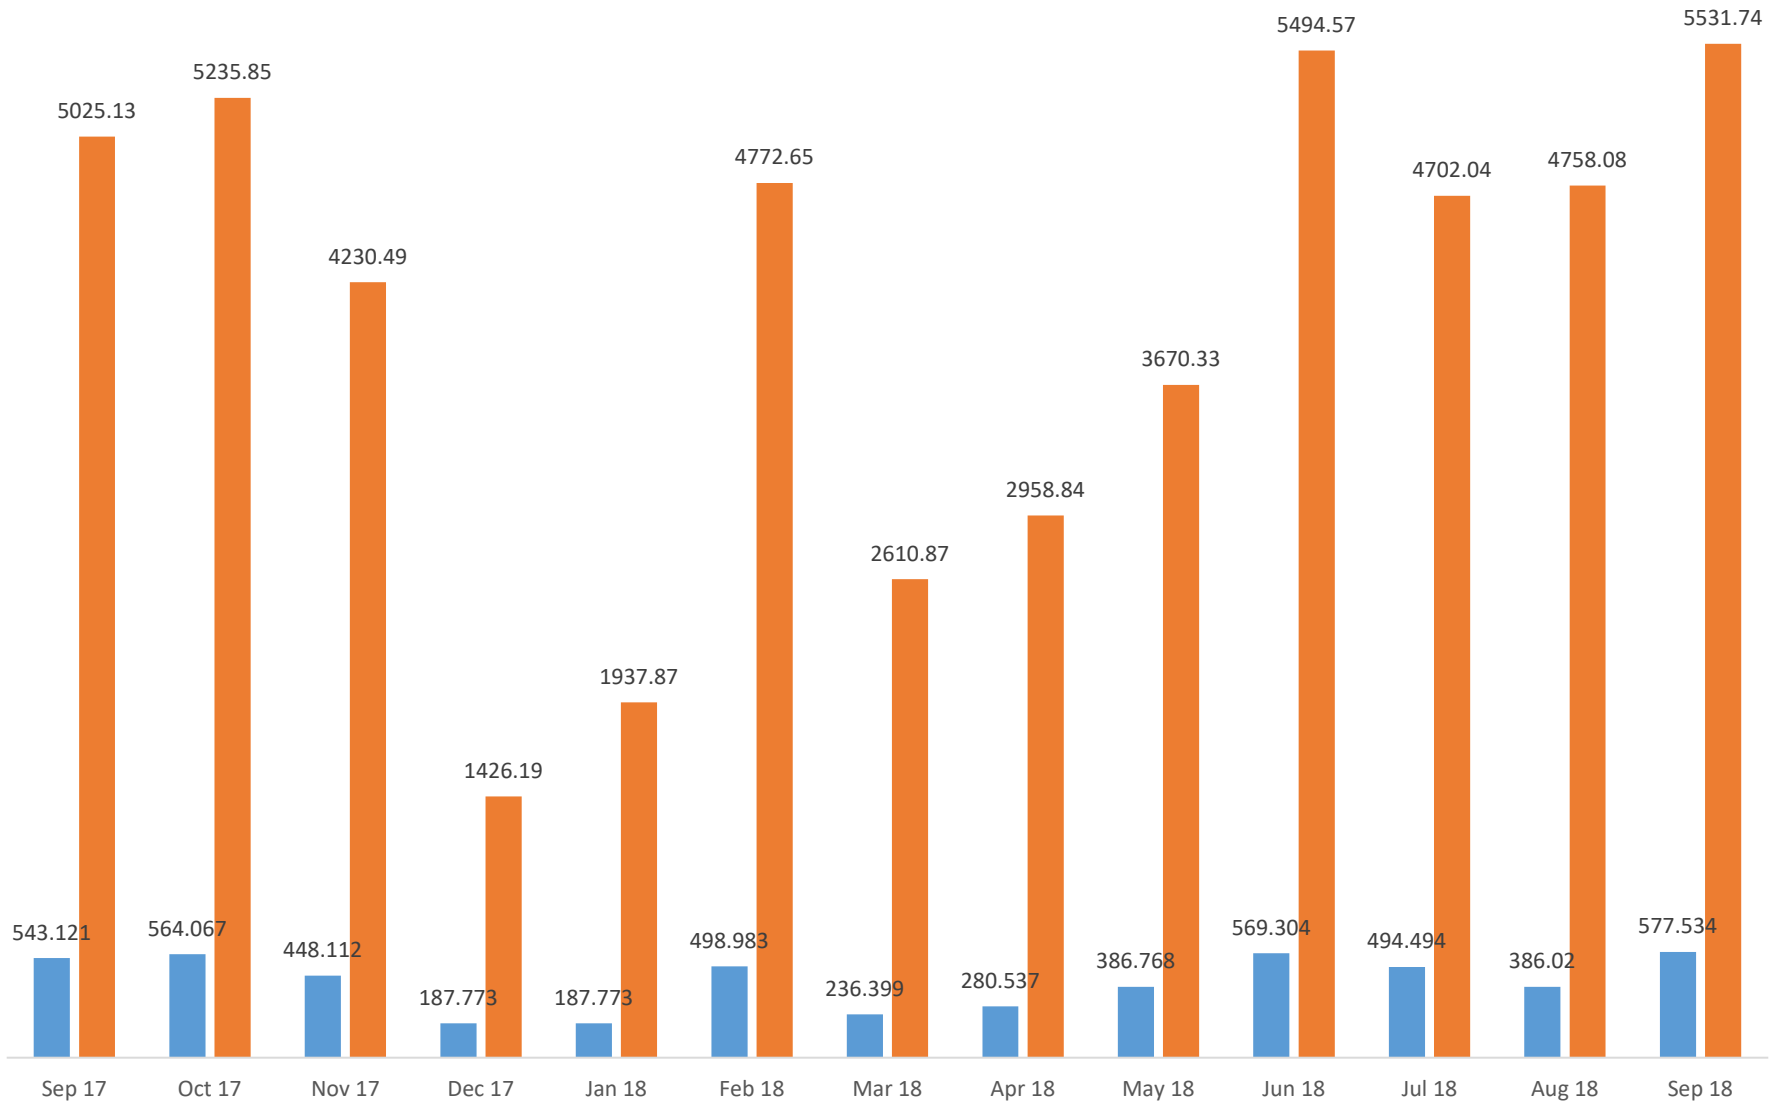

Water Usage

■ Gallons (1,000) ■ Expense

Chart Title

■ kWh ■ Expense

GAS Usage

■ ccf ■ Expense