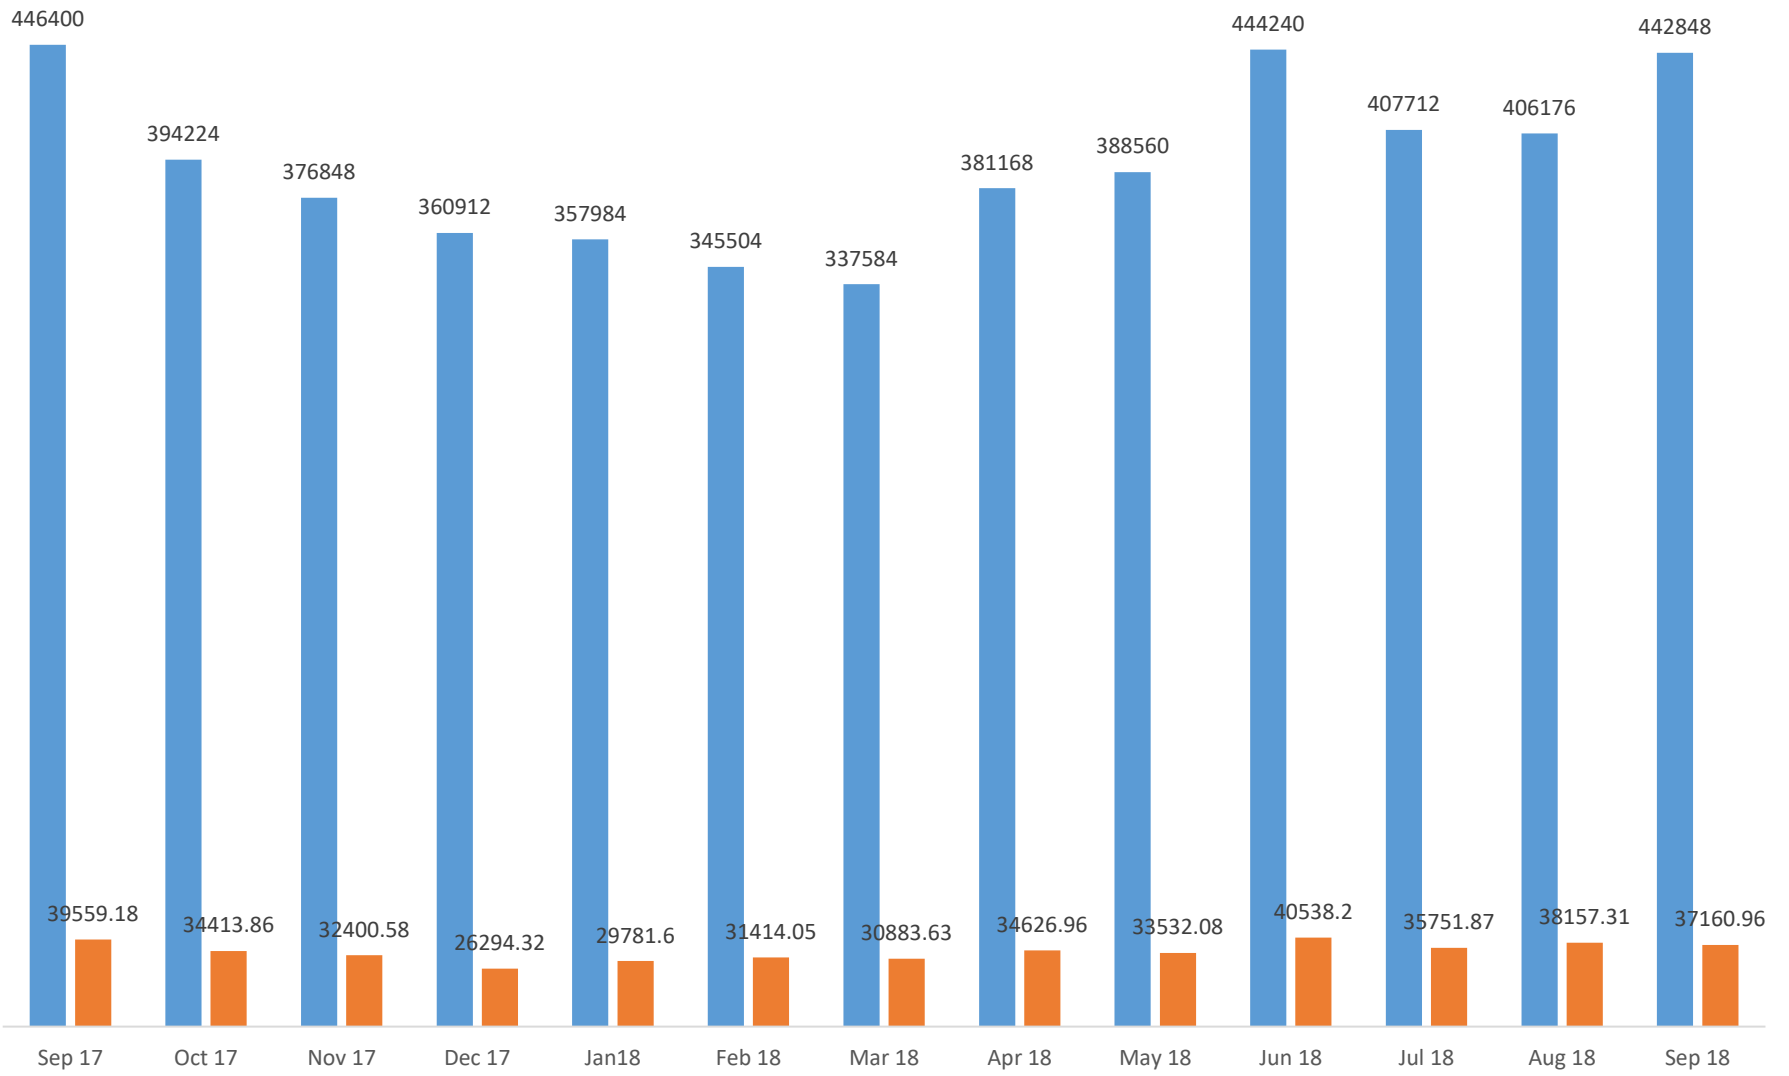

Water Usage

■ Gallons (1,000) ■ Expense

Chart Title

■ kWh ■ Expense

GAS Usage

■ ccf ■ Expense